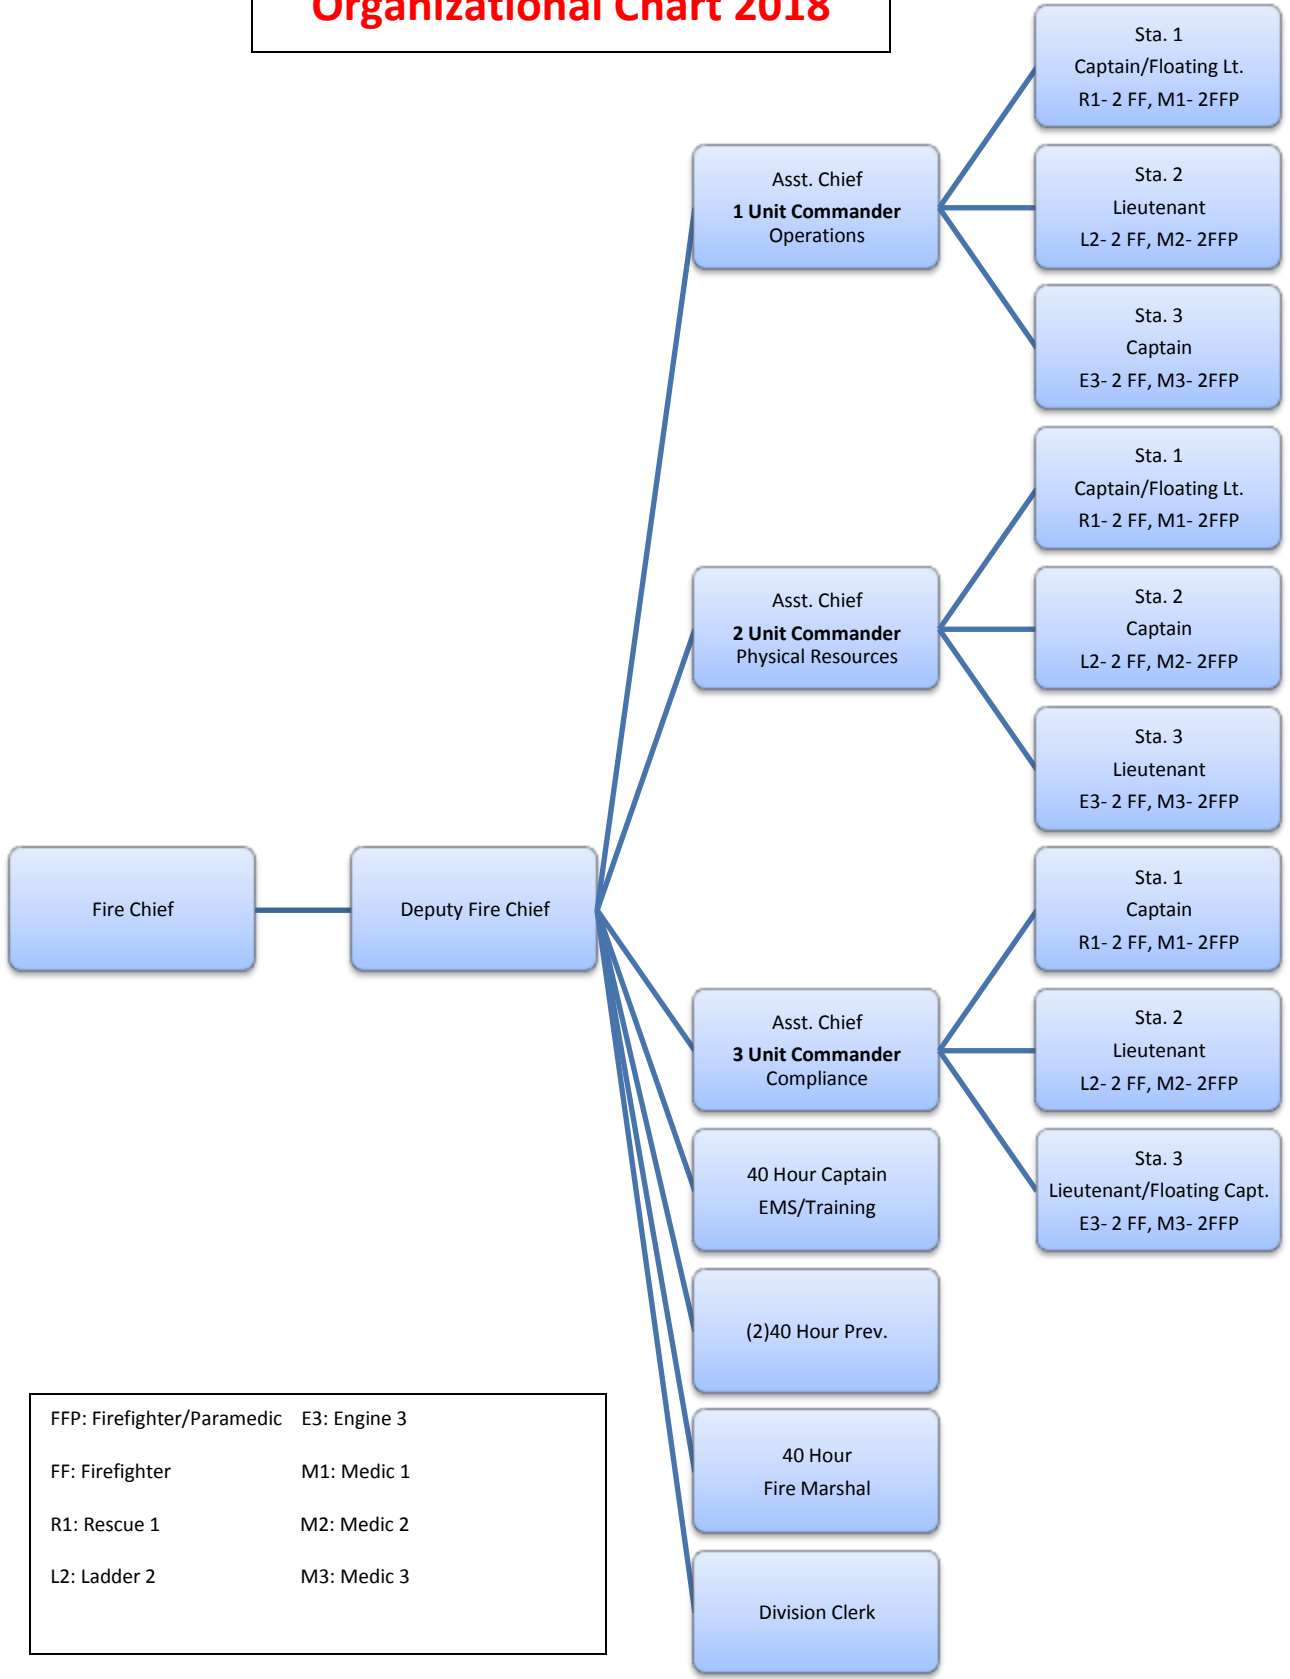

Newark Fire Department Organizational Chart 2018

FFP: Firefighter/Paramedic	E3: Engine 3
FF: Firefighter	M1: Medic 1
R1: Rescue 1	M2: Medic 2
L2: Ladder 2	M3: Medic 3