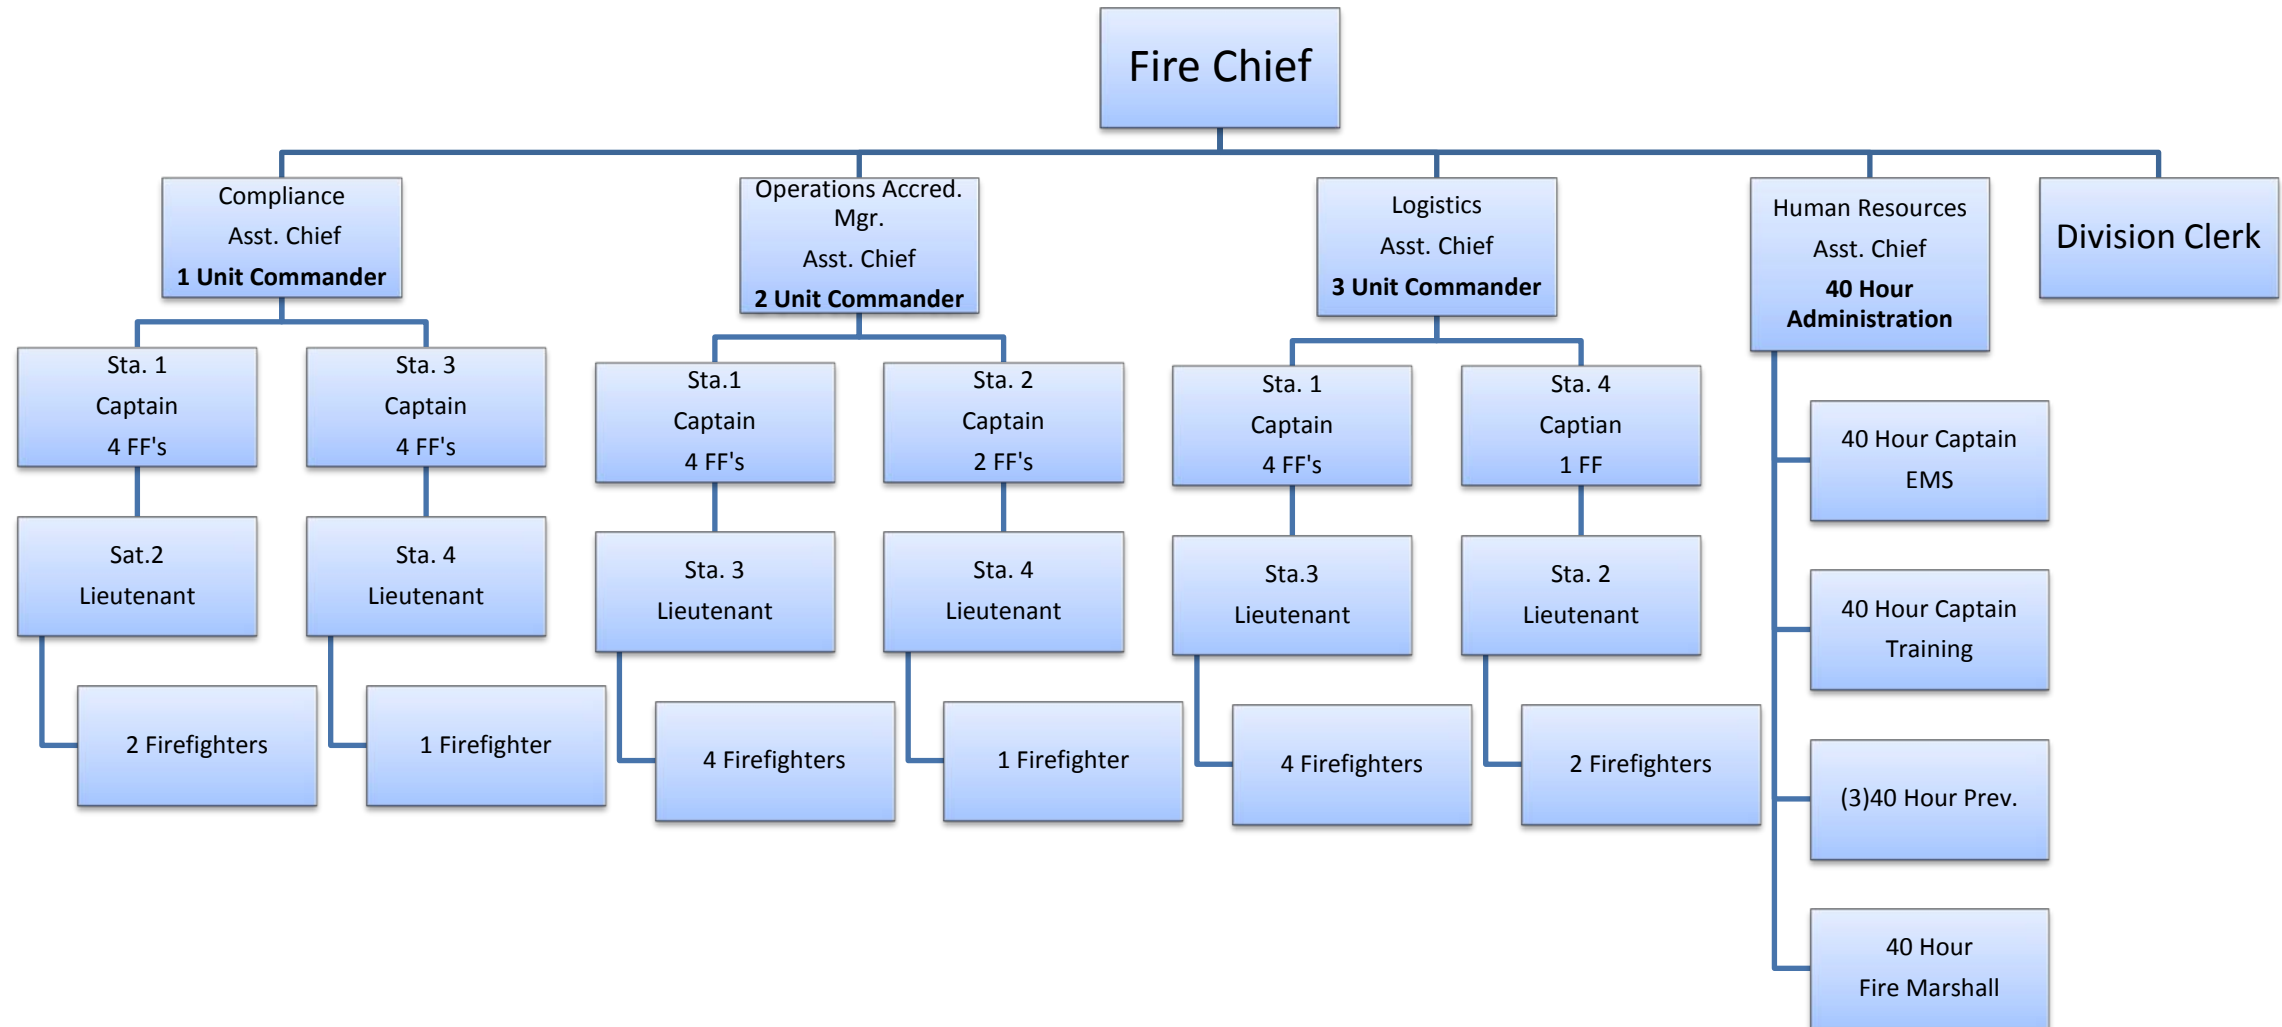

Newark Fire Department Current Organizational Chart 2015

➤ Above chart reflects on duty personnel and staffing projected at 16 daily staffing.

(1) Chief, (4) Assistant Chiefs, (8) Captains, (6) Lieutenants, (67) Firefighters, (73) Total